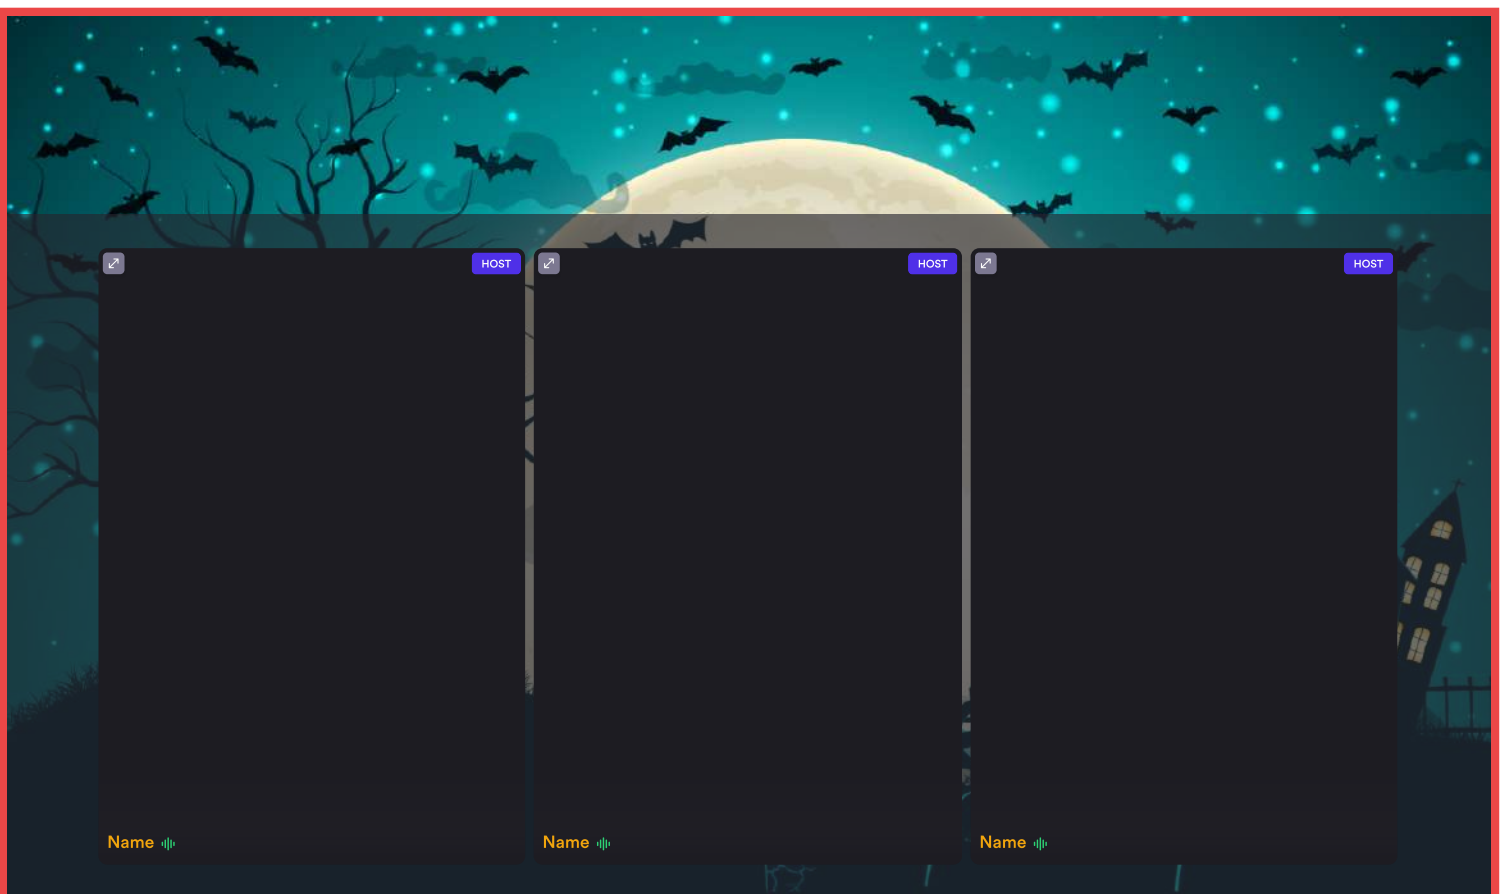

How to Size & Design Your Stage Backdrop design for Live session on Airmeet.com

Airmeet Stage Backdrop design size

Optimize your backdrop design for the right dimensions: 1868 pixels wide and 1328 pixels tall, which includes visible area for 1868px X 280px where you can put your event details, sponsors logo, branding elements, etc. as per your convenience. If your uploaded image is smaller than these dimensions, Airmeet will stretch it to cover stage -- making it look blurry.

Dont's

Do make sure your backdrop design size is right, and all visible elements are only placed in visible area.

In the above image, only area which does not have black overlay will be visible to everyone, hence you can place visible text or image on the top.